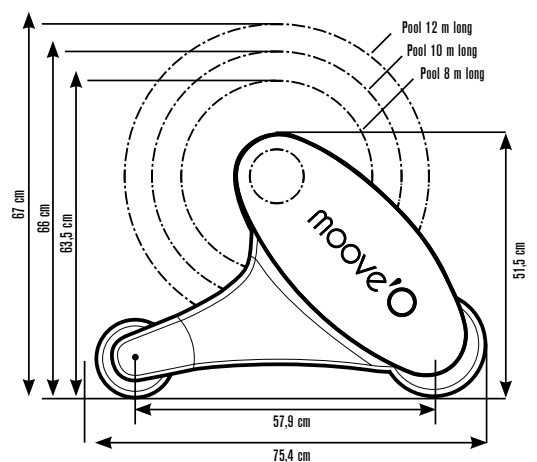

MOBILE AUTOMATIC
SLATTED COVER

moove'o

moove'o

**FREEDOM
MOBILITY
AUTONOMY
SAFETY**

MOBILE AUTOMATIC
SLATTED COVER
moove'O®

SPECIFICATIONS

For pools from 2.5 x 3 m up to 5 x 12 m (including step).

- 1 Single block frame available in several colours to harmonise the roller with the cover.
- 2 Tubular motorisation powered by high performance photovoltaic solar cells.
- 3 Polymer blue, anti-marking wheels with a brake and a stop used to mark the roller's initial position.
- 4 Lacquered aluminium central cross piece allowing water to drain into the pool.
- 5 Cover composed of opaque PVC or polycarbonate solar slats fitted with locking kits. Slats available in several colors for perfect matching with the Moove'O® roller.

Pushlock locking kit system

Flexible stainless steel weight: in case you forgot to unlock the Pushlock when opening the cover, the material damage is reduced.

moove'O® IS A MOBILE AUTOMATIC SLATTED COVER THAT FREES THE AREA AROUND THE POOL. ITS EXCLUSIVE DESIGN MAKES IT POSSIBLE TO MOVE IT EFFORTLESSLY TO FULLY BENEFIT FROM THE SPACE 360° ALL-ROUND. AVAILABLE IN SEVERAL COLOURS, IT IS PERFECTLY ADAPTED TO YOUR ENVIRONMENT. ECONOMIC, IT RUNS ON SOLAR ENERGY.

AUTONOMY

Moove'O® is designed for new build or refurbished pools. Its mobility makes it possible to use it on wide angled, round cornered pools (polyester shell) or with cut corners (in-ground wood structures). It is equipped with a tubular motor powered using solar energy for rolling and unrolling the cover.